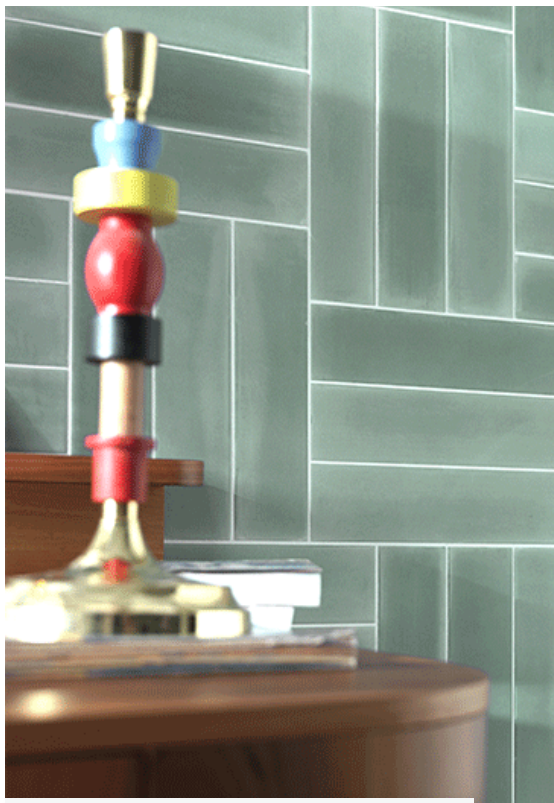

COLORI

Salvia | 3"x11"

Made In **ITALY**

Wayne Tile Company

waynetile.com